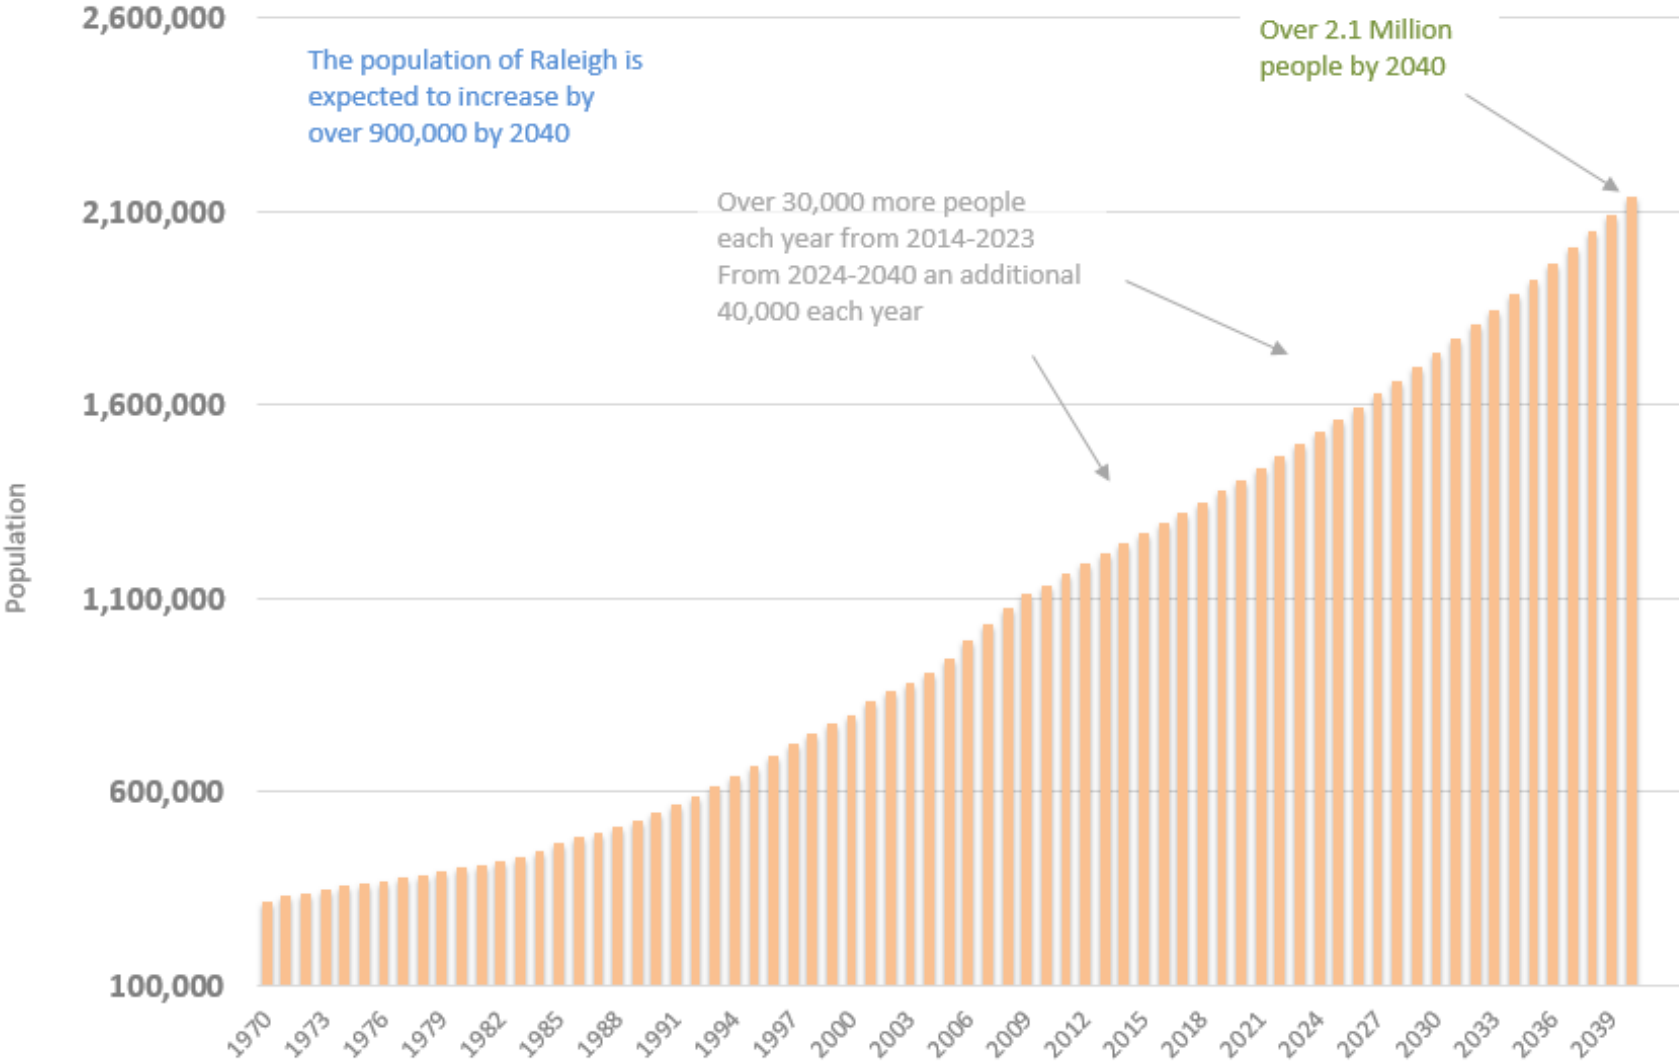

# Population-Raleigh, NC MSA 1970-2040

Source-The US Conference of Mayors and the US Census Bureau